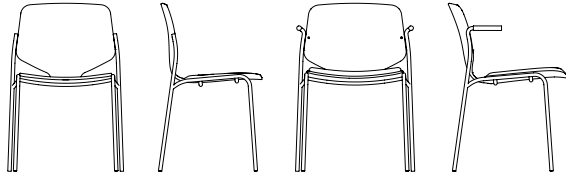

NOVA SEA CHAIR

Designed by ARDE

NEW

SKU no.		SEK Price Ex. VAT	SEK Incl. 25% VAT
09011	Nova Sea Chair - W/ Upholstered seat W/O armrest	3.620	4.525
09012	Nova Sea Chair - W/ Upholstered seat W/ armrest	4.140	5.175
09013	Nova Sea Chair - W/O Upholstered seat W/O armrest	2.325	2.906
09014	Nova Sea Chair - W/O Upholstered seat W/ armrest	2.845	3.556

Note: Stackable up to 6 pcs (12 pcs on a chair trolley)

Shell: Made from 96% Recycled fishnets and recycled plastic (Variation possible due to upcycled materials)

Upholstered seat: Fabric from Gabriel, CURA - Colour 60111
Made from 98% post-consumer recycled polyester

Frame: Steel w. Gun Metal finish

W: 55 cm D: 55 cm H: 80 cm Sh: 48 cm

Colli Box: H 90 cm x L 56 cm x D 55 cm **Weight Gross/Net:** 8.2 / 5.2 kg

HS Code: 9403 20 80

Country of Origin: Denmark