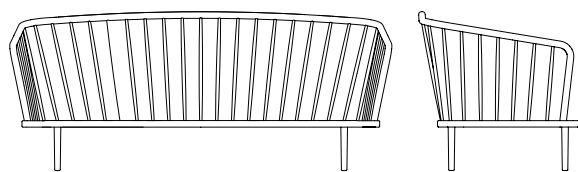

MOLLIS SOFA

Designed by byKATO

SKU no.		SEK Price Ex. VAT	SEK Incl. 25% VAT
05030	Mollis Sofa - Black Stain Oak - Kvadrat Re-wool	30.400	38.000

Frame: FSC® Certified Oak

Finish: Black Stain Lacquered

Upholstery: Kvadrat Re-wool 0218 — 45% Recycled wool, 45% New wool (worsted), 10% Nylon.

Foam: Polyurethane

L: 203 cm D: 85 cm H: 81 cm Sh: 37 cm Sd: 73 cm

Colli Box: H 91 cm x L 213 cm x D 95 cm **Weight Gross/Net:** 65 / 40 kg

HS Code: 9401 6100

Country of Origin: Vietnam