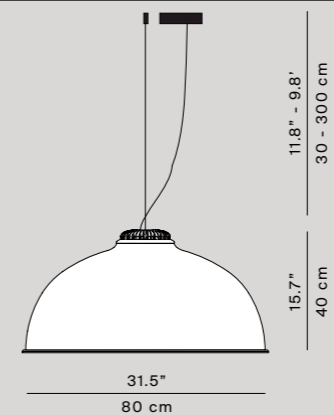

#### Colors combination

D96

Farel

D96  
dimnable  
push/DALI

<b>Light source</b>	<b>D96</b>	LED module 23W* 2700K	A	
<b>Materials</b>	Shade in acoustic material and flame retardant fabric Rings and heat sink in coated aluminium			
<b>Metal parts</b> Rings and heat sink finishes	Matt Black	Matt Alu	Matt Brass	
<b>External lampshade finishes</b>	Light Grey	Dark Grey	Rust	Aquamarine
<b>Internal lampshade finishes</b>	Dark Grey	White	Dark Grey	White
<b>Insulation class</b>				