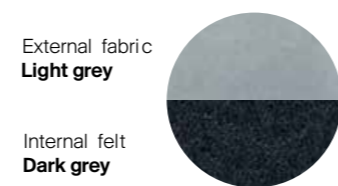

#### Colors combination

D96

Farel

D96  
dimnable  
push/DALI

<b>Light source</b>	<b>D96</b>	LED module 23W* 2700K	A	
<b>Materials</b>	Shade in acoustic material and flame retardant fabric Rings and heat sink in coated aluminium			
<b>Metal parts</b> Rings and heat sink finishes	Matt Black	Matt Alu	Matt Brass	
<b>External lampshade finishes</b>	Light Grey	Dark Grey	Rust	Aquamarine
<b>Internal lampshade finishes</b>	Dark Grey	White	Dark Grey	White
<b>Insulation class</b>				